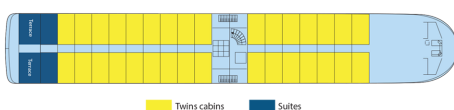

MS Gil Eanes

5 anchors - Douro - 66 cabins

MS Gil Eanes

The MS Gil Eanes cruises on the Douro.

Interior design

Cabins

- Upper Deck 2 beds - disabled person 14 m²
- Middle deck 2 beds 12 m²
- Middle deck 2 adjustable twin beds 13 m²
- Middle deck 2 beds - suit 15 m²
- Main deck 2 beds 12 m²
- Main deck 2 adjustable twin beds 13 m²
- Upper deck 2 adjustable twin beds 13 m²
- Upper deck 2 beds - Suit 19 m²

Decks and technical details

MAIN DECK 8 cabins

Number of decks : 3
Length : 80
Width : Casual
Number of cabins : 66
Guest capacity : 132
Year Built : 2015
PRM cabins
Cabins outside
Elevators

MIDDLE DECK 24 cabins

UPPER DECK 34 cabins

SUN DECK

MAIN DECK : RESTAURANT

MIDDLE DECK : RECEPTION DESK - LOUNGE BAR WITH DANCEFLOOR

SUN DECK : FITNESS - SUN DECK