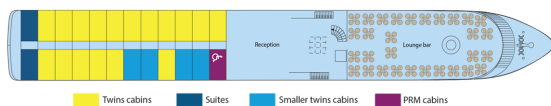

MS Gil Eanes

5 anchors - Douro - 66 cabins

MS Gil Eanes

The MS Gil Eanes cruises on the Douro.

Interior design

Cabins

- Upper Deck 2 beds - disabled person 14 m²
- Middle deck 2 beds 12 m²
- Middle deck 2 adjustable twin beds 13 m²
- Middle deck 2 beds - suit 15 m²
- Main deck 2 beds 12 m²
- Main deck 2 adjustable twin beds 13 m²
- Upper deck 2 adjustable twin beds 13 m²
- Upper deck 2 beds - Suit 19 m²

Decks and technical details

MAIN DECK 8 cabins

Number of decks : 3
Length : 80
Width : Casual
Number of cabins : 66
Guest capacity : 132
Year Built : 2015
PRM cabins
Cabins outside
Elevators

MIDDLE DECK 24 cabins