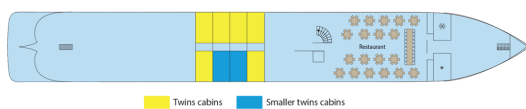

MS Gil Eanes

5 anchors - Douro - 66 cabins

MS Gil Eanes

The MS Gil Eanes cruises on the Douro.

Interior design

Cabins

- Upper Deck 2 beds - disabled person 14 m²
- Middle deck 2 beds 12 m²
- Middle deck 2 adjustable twin beds 13 m²
- Middle deck 2 beds - suit 15 m²
- Main deck 2 beds 12 m²
- Main deck 2 adjustable twin beds 13 m²
- Upper deck 2 adjustable twin beds 13 m²
- Upper deck 2 beds - Suit 19 m²

Decks and technical details

MAIN DECK 8 cabins

Number of decks : 3
Length : 80
Width : Casual
Number of cabins : 66
Guest capacity : 132
Year Built : 2015
PRM cabins
Cabins outside
Elevators

MIDDLE DECK 24 cabins

UPPER DECK 34 cabins

SUN DECK

MAIN DECK : RESTAURANT

MIDDLE DECK : RECEPTION DESK - LOUNGE BAR WITH DANCEFLOOR

SUN DECK : FITNESS - SUN DECK